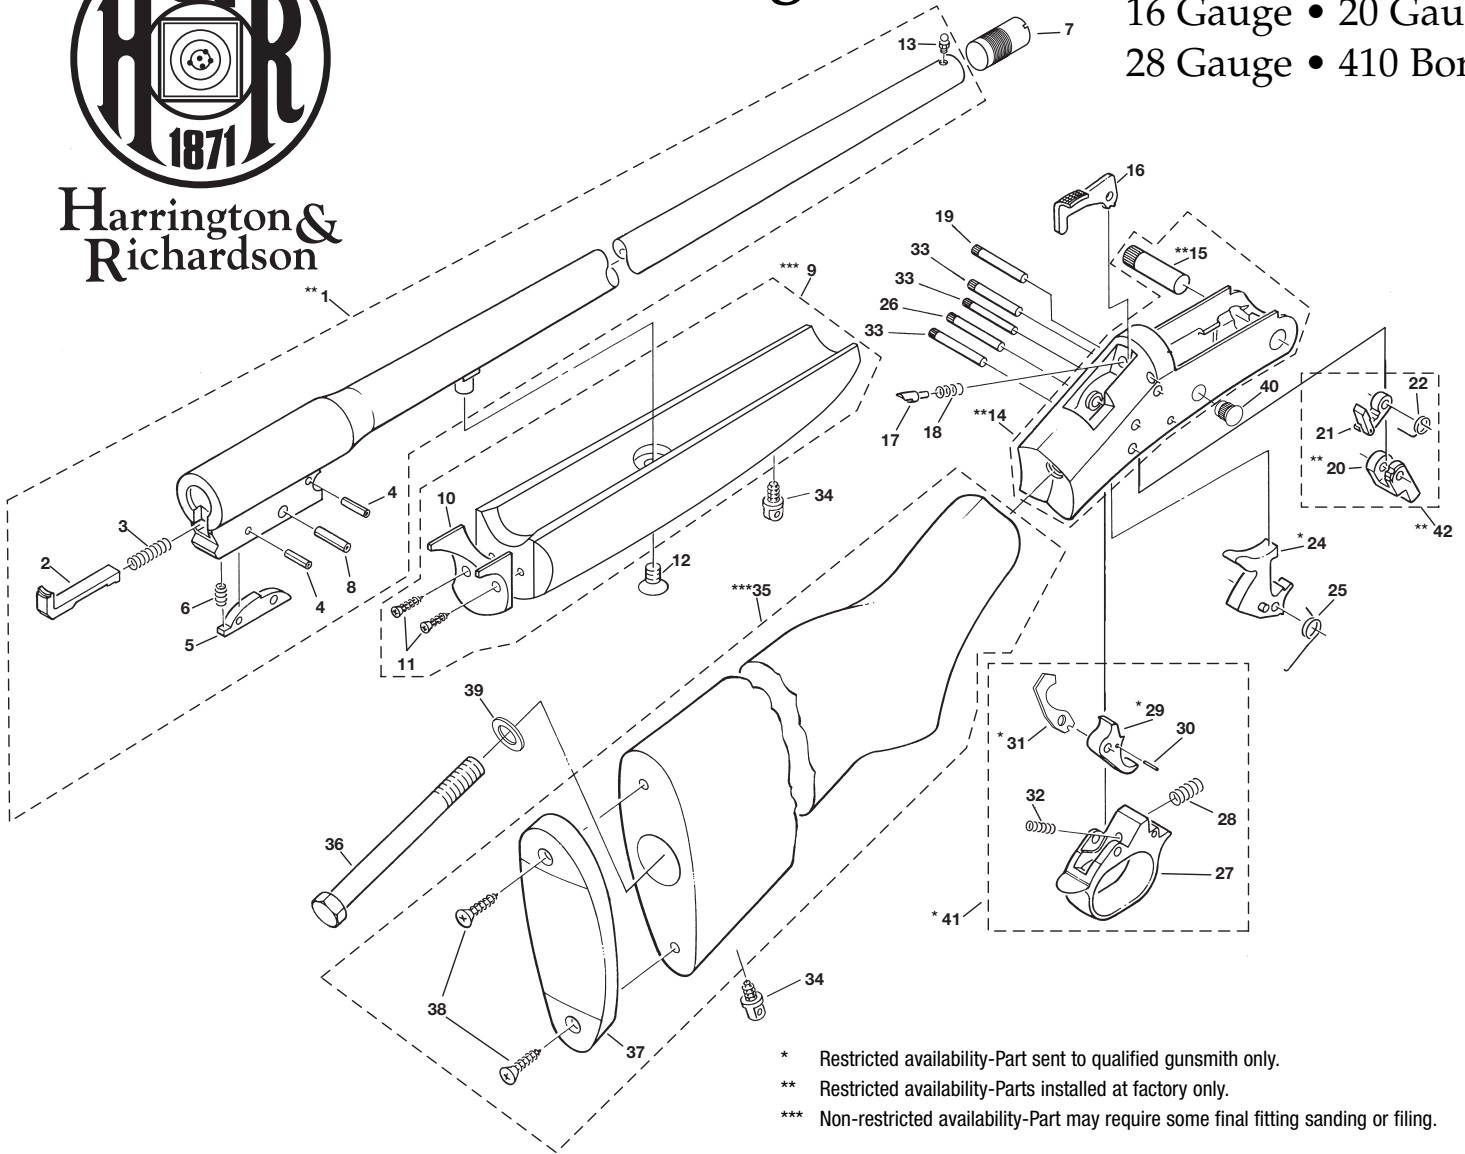

Pardner® Shotgun

10 Gauge • 12 Gauge
16 Gauge • 20 Gauge
28 Gauge • 410 Bore

* Restricted availability-Part sent to qualified gunsmith only.
** Restricted availability-Parts installed at factory only.
*** Non-restricted availability-Part may require some final fitting sanding or filing.

ILL. NO.	PART NAME
**1	.BARREL
2	.EJECTOR
3	.EJECTOR SPRING
4	.PIN EJECTOR LATCH
5	.EJECTOR LATCH
6	.SPRING EJECTOR LATCH
7	.CHOKE
8	.EJECTOR STOP PIN
***9	.FOREND
10	.SPACER-FOREND
11	.SCREW-FOREND SPCR.
12	.SCREW-FRD.-SHORT
13	.SIGHT-FRONT
**14	.FRAME
**15	.JOINT PIN FINISH
16	.RELEASE LEVER
17	.FIRING PIN
18	.SPRING-FIRING PIN
19	.RELEASE LEVER PIN
**20	.BARREL CATCH
21	.STRIKER
22	.LIFTER SPRING

ILL. NO.	PART NAME
23	.N/A
*24	.HAMMER ASS'Y.
25	.HAMMER SPRING
26	.TRIGGER GRD. PIN
27	.TRIGGER GRD.
28	.BARREL CATCH SPRING
*29	.TRIGGER
30	.TRIG. EXTEN PIN
*31	.TRIG EXTENSION
32	.SPRING TRIGGER
33	.HMR, TRIG, & CATCH PIN
34	.SWIVEL
***35	.STOCK
36	.SCREW TANG
37	.RECOIL PAD
37	.BUTT PLATE
38	.SCREW BUTT PLATE
39	.WASHER TANG SCREW
40	.VIEW HOLE PIN
*41	.TRIGGER GUARD ASS'Y.
**42	.BRL. CATCH STRIKER ASS'Y.
43	.SLING (NOT SHOWN)