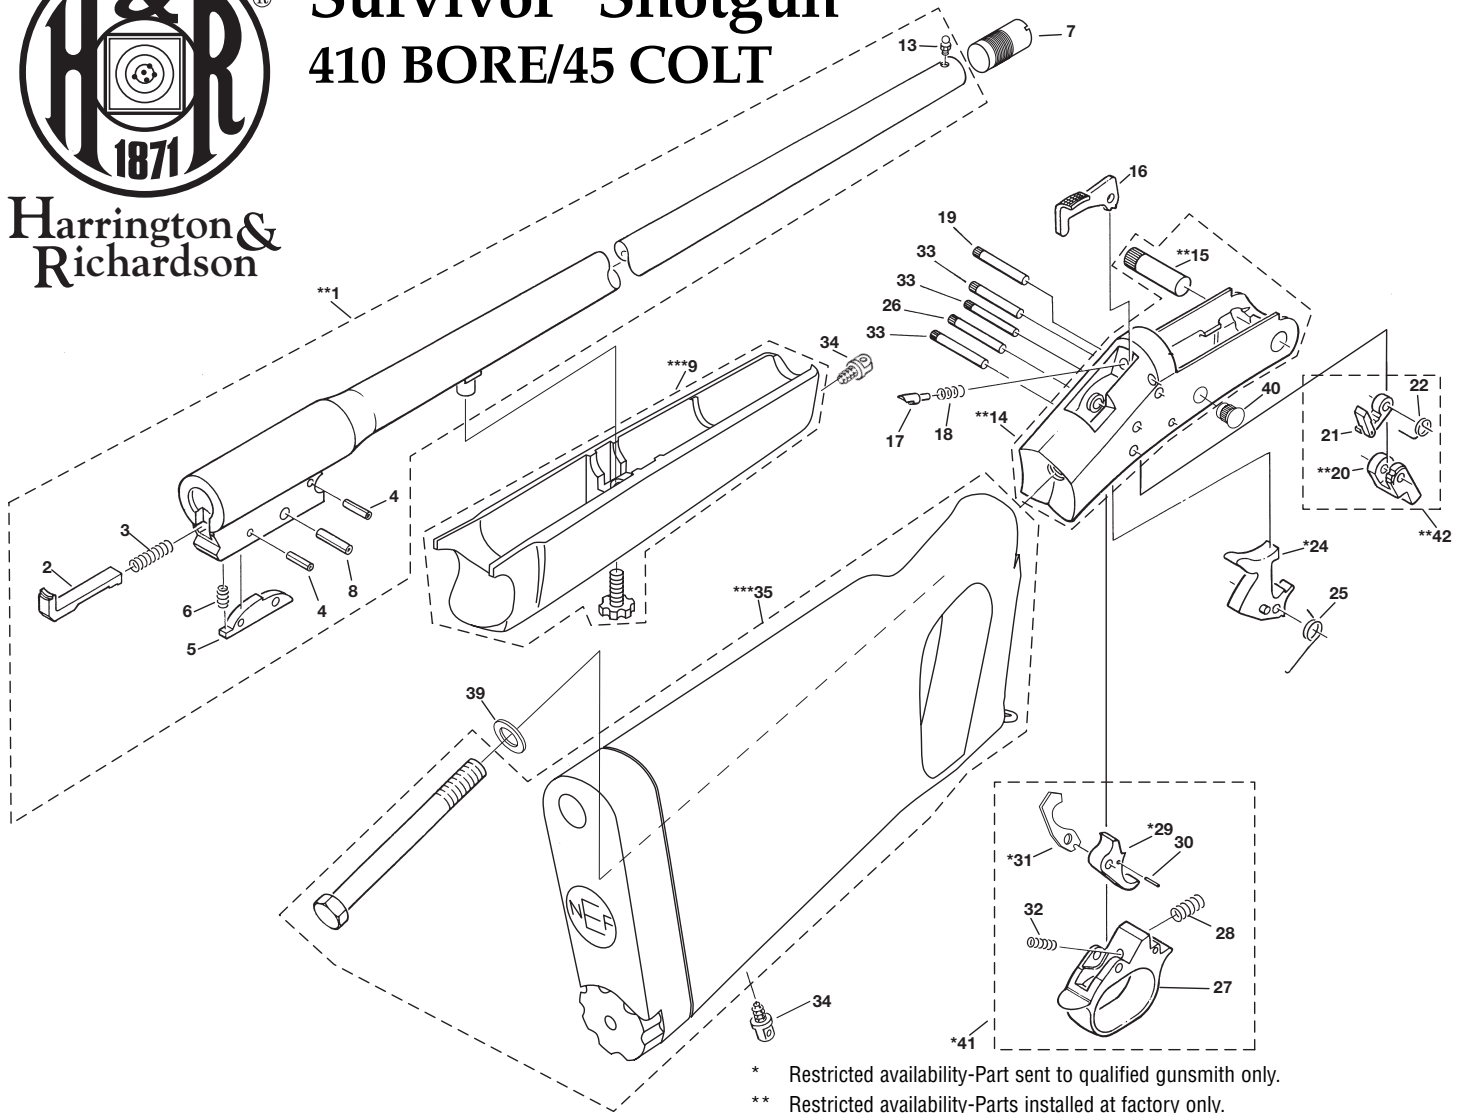

Survivor[®] Shotgun

410 BORE/45 COLT

Harrington &
Richardson

* Restricted availability-Part sent to qualified gunsmith only.

** Restricted availability-Parts installed at factory only.

*** Non-restricted availability-Part may require some final fitting sanding or filing.

ILL. NO.	PART NAME	SURVIVOR BLUE SBI-41C 410/45 COLT	SURVIVOR NICKEL SBI-41N 410/45 COLT
**1	BARREL.....	S00561	S00539
2	EJECTOR.....	S02705	S02705
3	EJECTOR SPRING.....	S01695	S01695
4	PIN EJECTOR LATCH.....	S01676	S01676
5	EJECTOR LATCH.....	S01208	S01208
5	EXTRACTOR.....	N/A	N/A
6	SPRING EJECTOR LATCH.....	S01696	S01696
6	EXTRACTOR SPRING.....	N/A	N/A
7	410 CHOKE TUBE.....	S01101	S01101
8	EJECTOR STOP PIN.....	S01677	S01677
**9	FOREND.....	S02115	S02115
10	EXTRACTOR CAM.....	N/A	N/A
11	HAMMER EXTENSION.....	N/A	N/A
12	N/A.....	N/A	N/A
13	SIGHT-FRONT.....	S03432	S03432
13	SCOPE BASE.....	N/A	N/A
**14	FRAME.....	S02163	S02286
**15	JOINT PIN.....	S01207	S01207
16	RELEASE LEVER.....	S01203	S01203
17	FIRING PIN.....	S01671	S01671
18	SPRING-FIRING PIN.....	S01697	S01697
19	RELEASE LEVER PIN.....	S02161	S02161
**20	BARREL CATCH.....	S03643	S03643