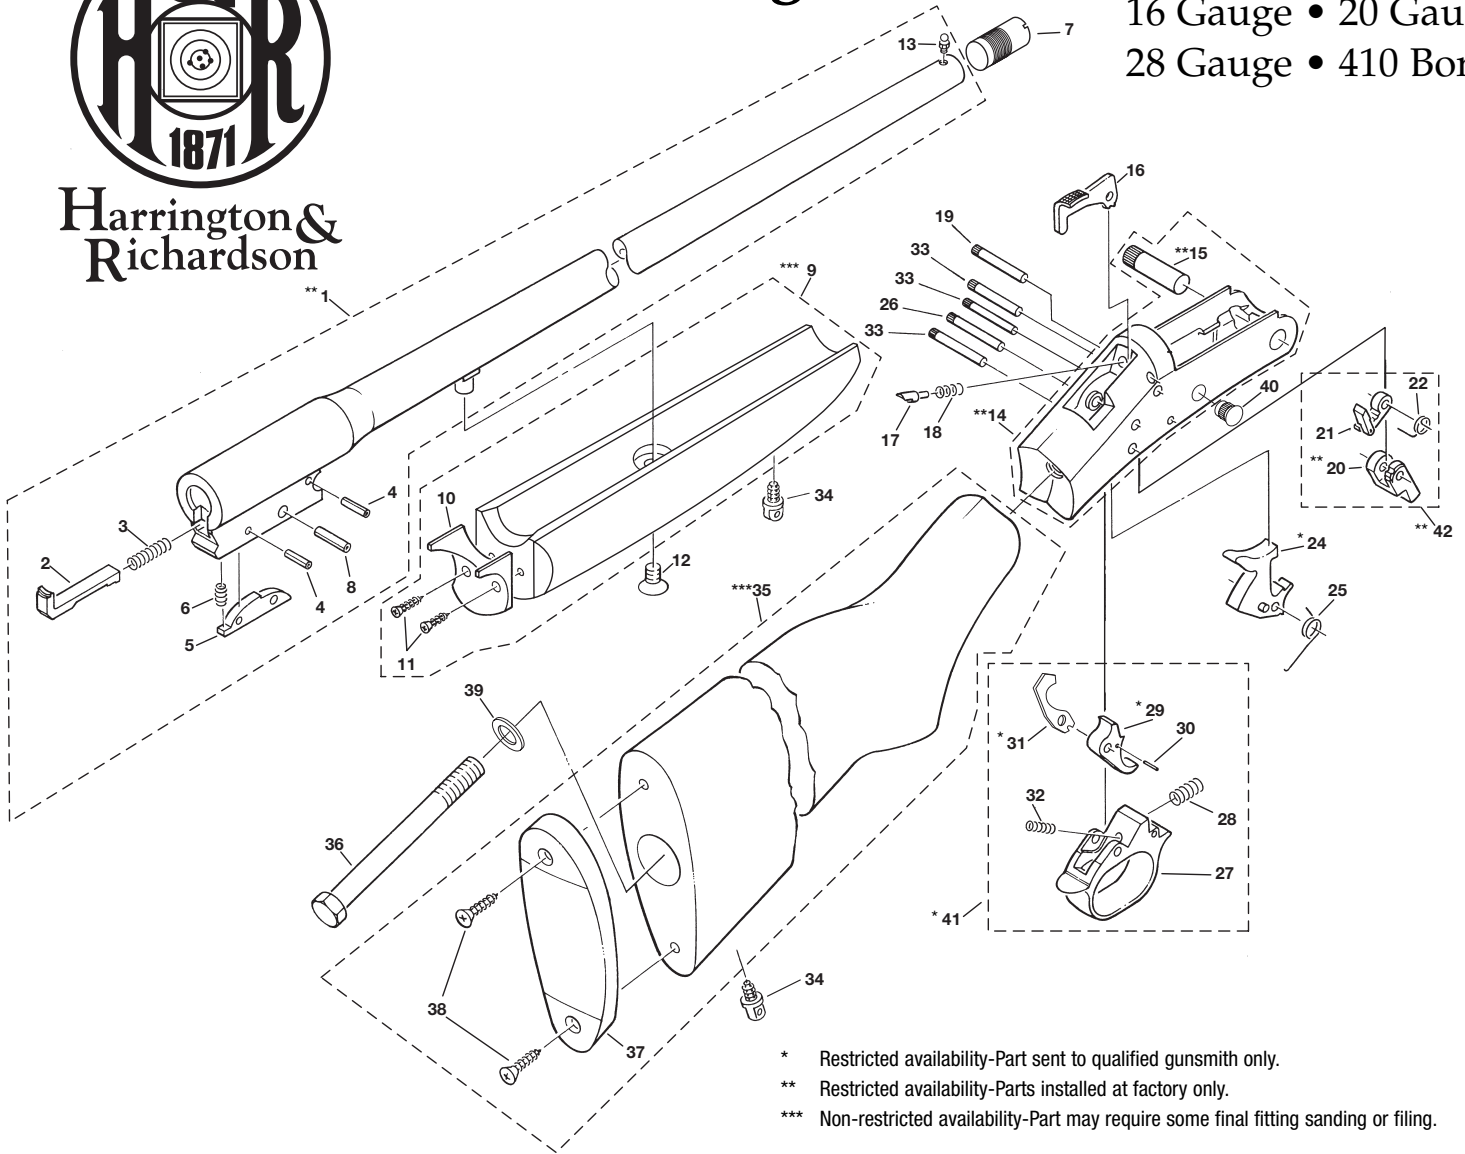

Harrington &
Richardson

Pardner® Shotgun

10 Gauge • 12 Gauge
16 Gauge • 20 Gauge
28 Gauge • 410 Bore

* Restricted availability-Part sent to qualified gunsmith only.
** Restricted availability-Parts installed at factory only.
*** Non-restricted availability-Part may require some final fitting sanding or filing.

ILL. NO.	PART NAME
**1	.BARREL
2	.EJECTOR
3	.EJECTOR SPRING
4	.PIN EJECTOR LATCH
5	.EJECTOR LATCH
6	.SPRING EJECTOR LATCH
7	.CHOKE
8	.EJECTOR STOP PIN
***9	.FOREND
10	.SPACER-FOREND
11	.SCREW-FOREND SPCR.
12	.SCREW-FRD.-SHORT
13	.SIGHT-FRONT
**14	.FRAME
**15	.JOINT PIN FINISH
16	.RELEASE LEVER
17	.FIRING PIN
18	.SPRING-FIRING PIN
19	.RELEASE LEVER PIN
**20	.BARREL CATCH
21	.STRIKER
22	.LIFTER SPRING

ILL. NO.	PART NAME
23	.N/A
*24	.HAMMER ASS'Y.
25	.HAMMER SPRING
26	.TRIGGER GRD. PIN
27	.TRIGGER GRD.
28	.BARREL CATCH SPRING
*29	.TRIGGER
30	.TRIG. EXTEN PIN
*31	.TRIG EXTENSION
32	.SPRING TRIGGER
33	.HMR, TRIG, & CATCH PIN
34	.SWIVEL
***35	.STOCK
36	.SCREW TANG
37	.RECOIL PAD
37	.BUTT PLATE
38	.SCREW BUTT PLATE
39	.WASHER TANG SCREW
40	.VIEW HOLE PIN
*41	.TRIGGER GUARD ASS'Y.
**42	.BRL. CATCH STRIKER ASS'Y.
43	.SLING (NOT SHOWN)