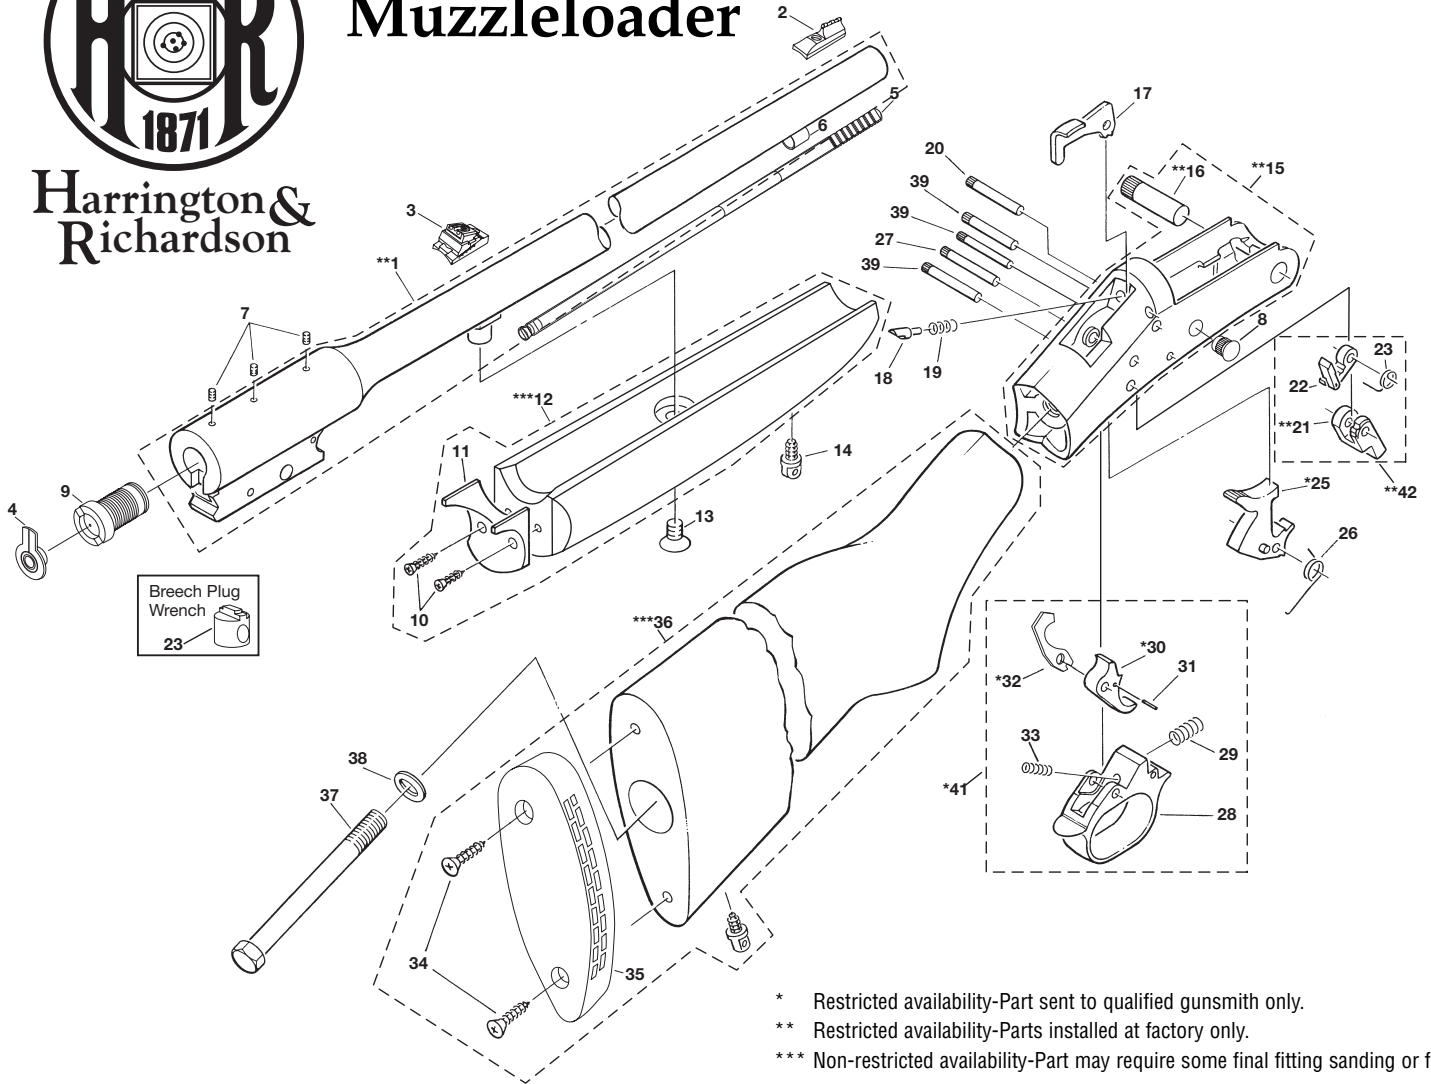

Sidekick™ Muzzleloader

- * Restricted availability-Part sent to qualified gunsmith only.
- ** Restricted availability-Parts installed at factory only.
- *** Non-restricted availability-Part may require some final fitting sanding or filing.

ILL. NO.	PART NAME	SIDEKICK STAINLESS SPS-056 .50 CAL.	SIDEKICK SPO-056 .50 CAL.	ILL. NO.	PART NAME	SIDEKICK STAINLESS SPS-056 .50 CAL.	SIDEKICK SPO-056 .50 CAL.
**1	BARREL.....	M03369	M03365	**21	BARREL CATCH	S03643	S03643
2	SIGHT-FRONT.....	S03198	S03198	22	STRIKER	S02043	S02043
3	REAR SIGHT-BASE	S03178	S03178	23	WRENCH - BREECH PLUG	M02879	M02879
3	REAR SIGHT-SLIDE	S03179	S03179	24	STRIKER PIN	N/A	N/A
3	REAR SIGHT-BLADE	S03180	S03180	*25	HAMMER.....	S01202	S01202
4	PRIMER CARRIER.....	M02880	M02880	26	HAMMER SPRING	S01691	S01691
5	RAMROD ASS'Y.....	M03261	M03261	27	TRIGGER GRD. PIN	S01244	S01670
6	THIMBLE	M03087	M03101	28	TRIGGER GRD.....	S01204	S01204
7	SCREW-DELRIN FILLER	R03125	R03102	29	LIFTER SPRING.....	S01693	S01693
8	VIEW HOLE PIN.....	S03802	S03636	*30	TRIGGER.....	S01205	S01205
9	BREECH PLUG.....	M03308	M03308	31	TRIG EXTEN PIN.....	S01191	S01191
10	SCREW-FOREND SPCR.....	N/A	S00146	*32	TRIG EXTENSION	S01221	S01221
11	FOREND SPACER	N/A	S01201	33	SPRING TRIGGER.....	S01692	S01692
***12	FOREND.....	M03195	M03207	34	SCREW-BUTT PLATE.....	N/A	S01722
13	SCREW FRD.....	S03328	N/A	35	RECOIL PAD	N/A	S00423
14	SWIVEL STUD.....	S02948	N/A	***36	STOCK.....	S02164	S00876
**15	FRAME	M03188	M03182	37	SCREW TANG.....	S01723	N/A
**16	JOINT PIN	S00408	S01207	38	WASHER TANG SCREW	S01755	N/A
17	RELEASE LEVER	S01251	S01203	39	HMR, TRIG & CTCH PIN	S01241	S02160
18	FIRING PIN.....	S01671	S01671	40	N/A.....	N/A	N/A
19	SPRING-FIRING PIN.....	S01697	S01697	*41	TRIGGER GUARD ASS'Y.....	S02197	S02197
20	RELEASE LEVER PIN	S01242	S02161	**42	BRL. CATCH STRIKER ASS'Y.....	S02042	S02042