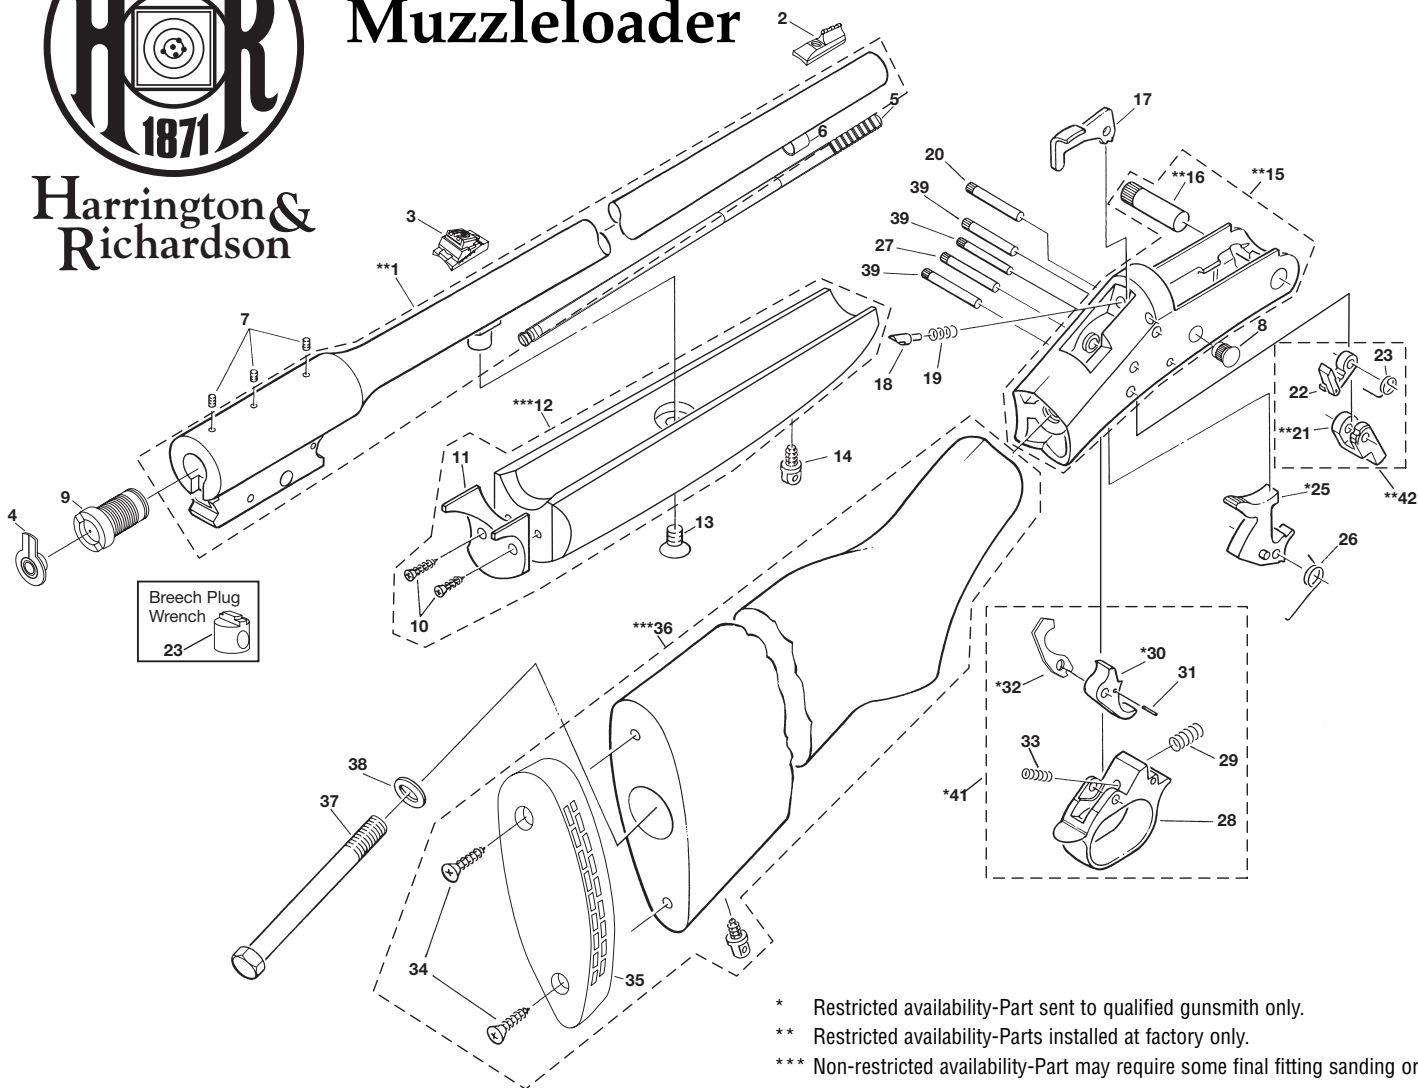

Sidekick™ Muzzleloader

* Restricted availability-Part sent to qualified gunsmith only.
 ** Restricted availability-Parts installed at factory only.
 *** Non-restricted availability-Part may require some final fitting sanding or filing.

ILL. NO.	PART NAME	SIDEKICK STAINLESS SPS-056 .50 CAL.	SIDEKICK SPO-056 .50 CAL.	ILL. NO.	PART NAME	SIDEKICK STAINLESS SPS-056 .50 CAL.	SIDEKICK SPO-056 .50 CAL.
**1	BARREL.....	M03369	M03365	**21	BARREL CATCH	S03643	S03643
2	SIGHT-FRONT.....	S03198	S03198	22	STRIKER	S02043	S02043
3	REAR SIGHT-BASE	S03178	S03178	23	WRENCH - BREECH PLUG	M02879	M02879
3	REAR SIGHT-SLIDE	S03179	S03179	24	STRIKER PIN	N/A	N/A
3	REAR SIGHT-BLADE	S03180	S03180	*25	HAMMER	S01202	S01202
4	PRIMER CARRIER.....	M02880	M02880	26	HAMMER SPRING	S01691	S01691
5	RAMROD ASS'Y.....	M03261	M03261	27	TRIGGER GRD. PIN	S01244	S01670
6	THIMBLE	M03087	M03101	28	TRIGGER GRD.....	S01204	S01204
7	SCREW-DELRIN FILLER	R03125	R03102	29	LIFTER SPRING.....	S01693	S01693
8	VIEW HOLE PIN.....	S03802	S03636	*30	TRIGGER.....	S01205	S01205
9	BREECH PLUG.....	M03308	M03308	31	TRIG EXTEN PIN.....	S01191	S01191
10	SCREW-FOREND SPCR.....	N/A	S00146	*32	TRIG EXTENSION	S01221	S01221
11	FOREND SPACER	N/A	S01201	33	SPRING TRIGGER.....	S01692	S01692
***12	FOREND.....	M03195	M03207	34	SCREW-BUTT PLATE.....	N/A	S01722
13	SCREW FRD.....	S03328	N/A	35	RECOIL PAD	N/A	S00423
14	SWIVEL STUD.....	S02948	N/A	***36	STOCK.....	S02164	S00876
**15	FRAME	M03188	M03182	37	SCREW TANG.....	S01723	N/A
**16	JOINT PIN	S00408	S01207	38	WASHER TANG SCREW	S01755	N/A
17	RELEASE LEVER	S01251	S01203	39	HMR, TRIG & CTCH PIN	S01241	S02160
18	FIRING PIN.....	S01671	S01671	40	N/A.....	N/A	N/A
19	SPRING-FIRING PIN.....	S01697	S01697	*41	TRIGGER GUARD ASS'Y.....	S02197	S02197
20	RELEASE LEVER PIN	S01242	S02161	**42	BRL. CATCH STRIKER ASS'Y.....	S02042	S02042