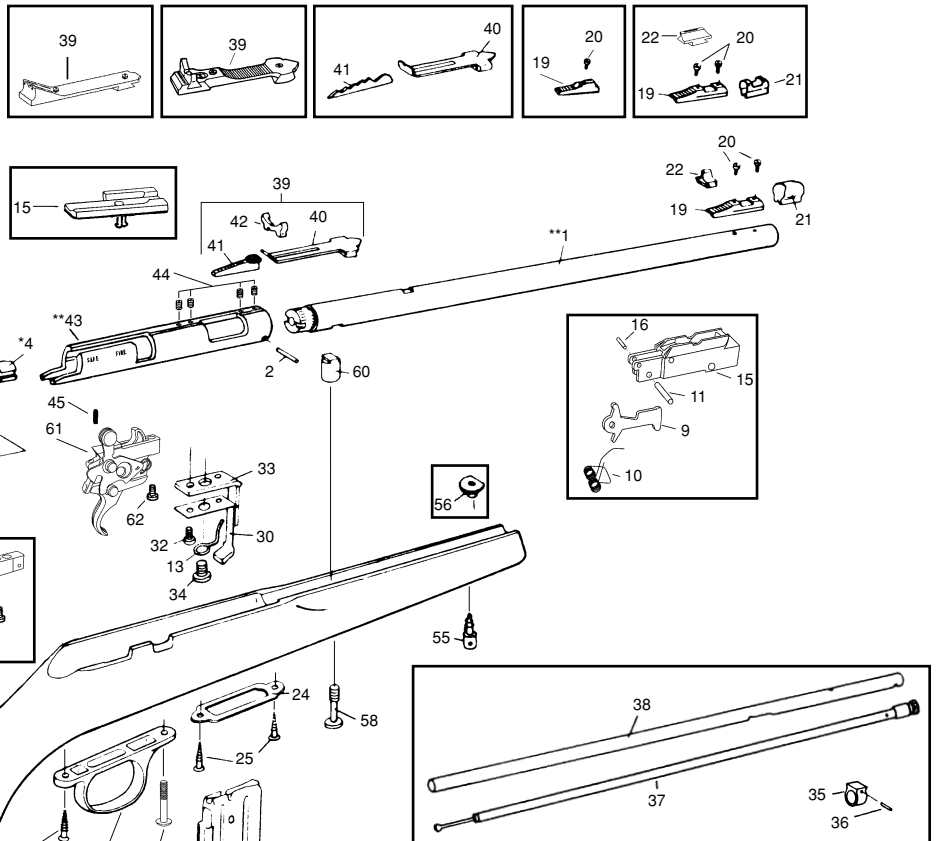

Marlin®

BOLT ACTION Rimfire Rifle

* Restricted availability—Part sent to qualified gunsmith only.

** Restricted availability—Parts installed at factory only.

*** Non-restricted availability—Part may require some final fitting sanding or filing.

PARTS LIST

BOLT ACTION RIMFIRE RIFLE

For parts prices, call 1-800-544-8892 (8 A.M. to 4:30 P.M., Eastern Time, Weekdays)
Be sure to mention gun serial number when ordering parts

ILL. NO.	PART NAME	ILL. NO.	PART NAME
**1	Barrel	33	Magazine Mounting Bracket
2	Barrel Retaining Pin	34	Magazine Mounting Bracket Screw
3	Breech Bolt Assembly Pin	35	Magazine Tube Band
*4	Breech Bolt, Front	36	Magazine Tube Band Pin
*5	Breech Bolt, Rear	37	Magazine Tube Inside Assembly
**6	Bullseye	38	Magazine Tube Outside
***7	Buttplate/Butt pad	39	Rear Sight Assembly
8	Buttplate Screw (2)	40	Rear Sight Base
9	Cartridge Lifter	41	Rear Sight Elevator
10	Cartridge Lifter and Ejector Spring	42	Rear Sight Folding Leaf
11	Cartridge Lifter Pivot Pin	**43	Receiver
12	Cartridge Lifter Spring	44	Scope Mount Dummy Screws (4)
13	Ejector	45	Sear Spring
***14	Extractor	46	Stock
15	Feed Ramp/Feed Throat	47	Striker
16	Feed Throat Assembly Pin	48	Striker Assembly Pin
*17	Firing Pin	49	Striker Cam Bushing
18	Firing Pin Spring	50	Striker Cam Pin
19	Front Sight Base	51	Striker Knob
20	Front Sight Base Screw	52	Striker Retaining Screw
21	Front Sight Hood	53	Striker Sleeve
22	Front Sight Insert	54	Striker Spring
23	Magazine Complete	55	Swivel Stud, Front
24	Magazine Guard Plate	56	Swivel Stud, Nut
25	Magazine Guard Plate Screw (2)	57	Swivel Stud, Rear
26	Magazine Guide	58	Takedown Screw, Front
27	Magazine Guide & Latch Assembly Pin	59	Takedown Screw, Rear
28	Magazine Guide Pivot Pin	60	Takedown Screw, Stud
29	Magazine Guide Screw	61	Trigger Group
30	Magazine Latch	62	Trigger Group Screw
31	Magazine Latch and Ejector	63	Trigger Guard
32	Magazine Latch Screw	64	Trigger Guard Screw