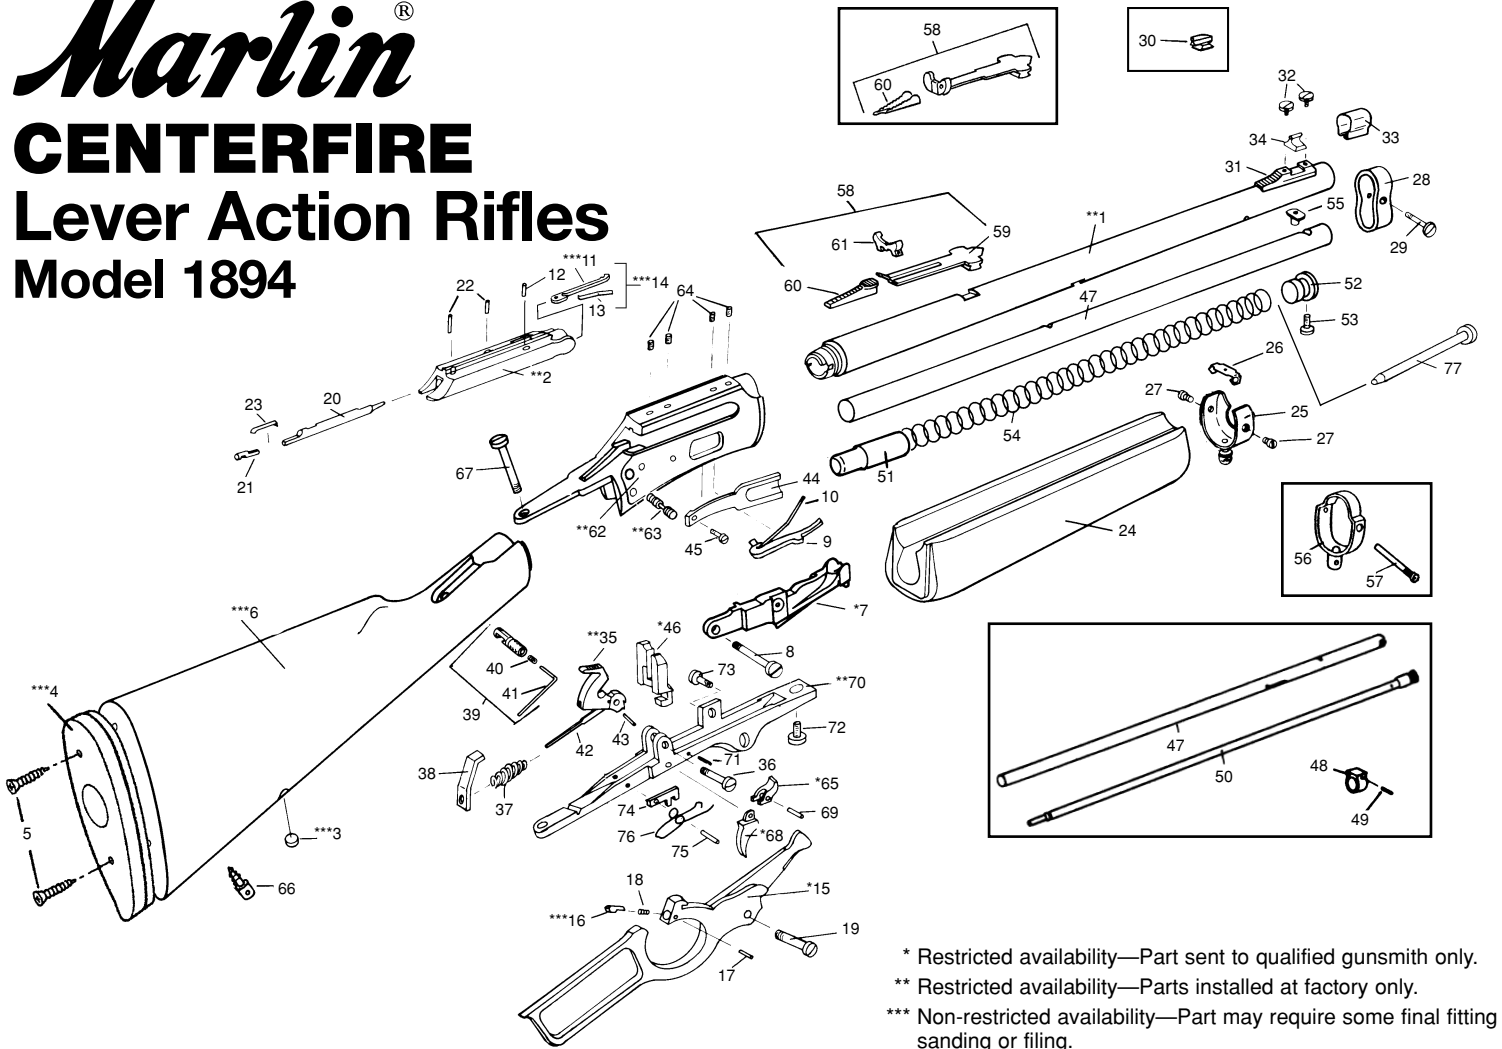

Marlin®

CENTERFIRE

Lever Action Rifles

Model 1894

* Restricted availability—Part sent to qualified gunsmith only.
** Restricted availability—Parts installed at factory only.
*** Non-restricted availability—Part may require some final fitting sanding or filing.

PARTS LIST CENTERFIRE LEVER ACTION RIFLES

For parts prices, call 1-800-544-8892 (8 A.M. to 4:30 P.M., Eastern Time, Weekdays)
Be sure to mention gun serial number when ordering parts

ILL. NO.	PART NAME	ILL. NO.	PART NAME	ILL. NO.	PART NAME
**1	Barrel	27	Forearm Tip Tenon Screw (2)	52	Magazine Tube Plug
**2	Breech Bolt	28	Front Band	53	Magazine Tube Plug Screw
***3	Bullseye	29	Front Band Screw	54	Magazine Tube Spring
***4	Buttplate/Buttpad	30	Front Sight	55	Magazine Tube Stud
5	Buttplate/Buttpad Screw (2)	31	Front Sight Base	56	Rear Band
***6	Buttstock	32	Front Sight Base Screw (2)	57	Rear Band Screw
*7	Carrier Assembly	33	Front Sight Hood	58	Rear Sight Assembly
8	Carrier Screw	34	Front Sight Insert	59	Rear Sight Base
9	Ejector w/Spring	**35	Hammer	60	Rear Sight Elevator
10	Ejector Spring	36	Hammer Screw	61	Rear Sight Folding Leaf
***11	Extractor	37	Hammer Spring (Mainspring)	**62	Receiver
12	Extractor Retaining Pin	38	Hammer Spring Plate	**63	Safety Button Assembly
13	Extractor Spring	39	Hammer Spur Complete (Includes parts 40 and 41)	64	Scope Mount Dummy Screw (4)
***14	Extractor w/Spring	40	Hammer Spur Screw	*65	Sear
*15	Finger Lever	41	Hammer Spur Wrench	66	Swivel Stud, Rear
***16	Finger Lever Plunger	42	Hammer Strut	67	Tang Screw
17	Finger Lever Plunger Pin	43	Hammer Strut Pin	*68	Trigger
18	Finger Lever Plunger Spring	44	Loading Spring	69	Trigger and Sear Pin
19	Finger Lever Screw	45	Loading Spring Screw	**70	Trigger Guard Plate
20	Firing Pin, Front	*46	Locking Bolt	71	Trigger Guard Plate Latch Pin
21	Firing Pin, Rear	47	Magazine Tube	72	Trigger Guard Plate Screw
22	Firing Pin Retaining Pin (2)	48	Magazine Tube Band	73	Trigger Guard Plate Support Screw
23	Firing Pin Spring	49	Magazine Tube Band Pin	74	Trigger Safety Block
24	Forearm	50	Magazine Tube Assembly	75	Trigger Safety Block Pin
25	Forearm Tip	51	Magazine Tube Follower	76	Trigger Safety Block Spring
26	Forearm Tip Tenon			77	10 Shot Plug