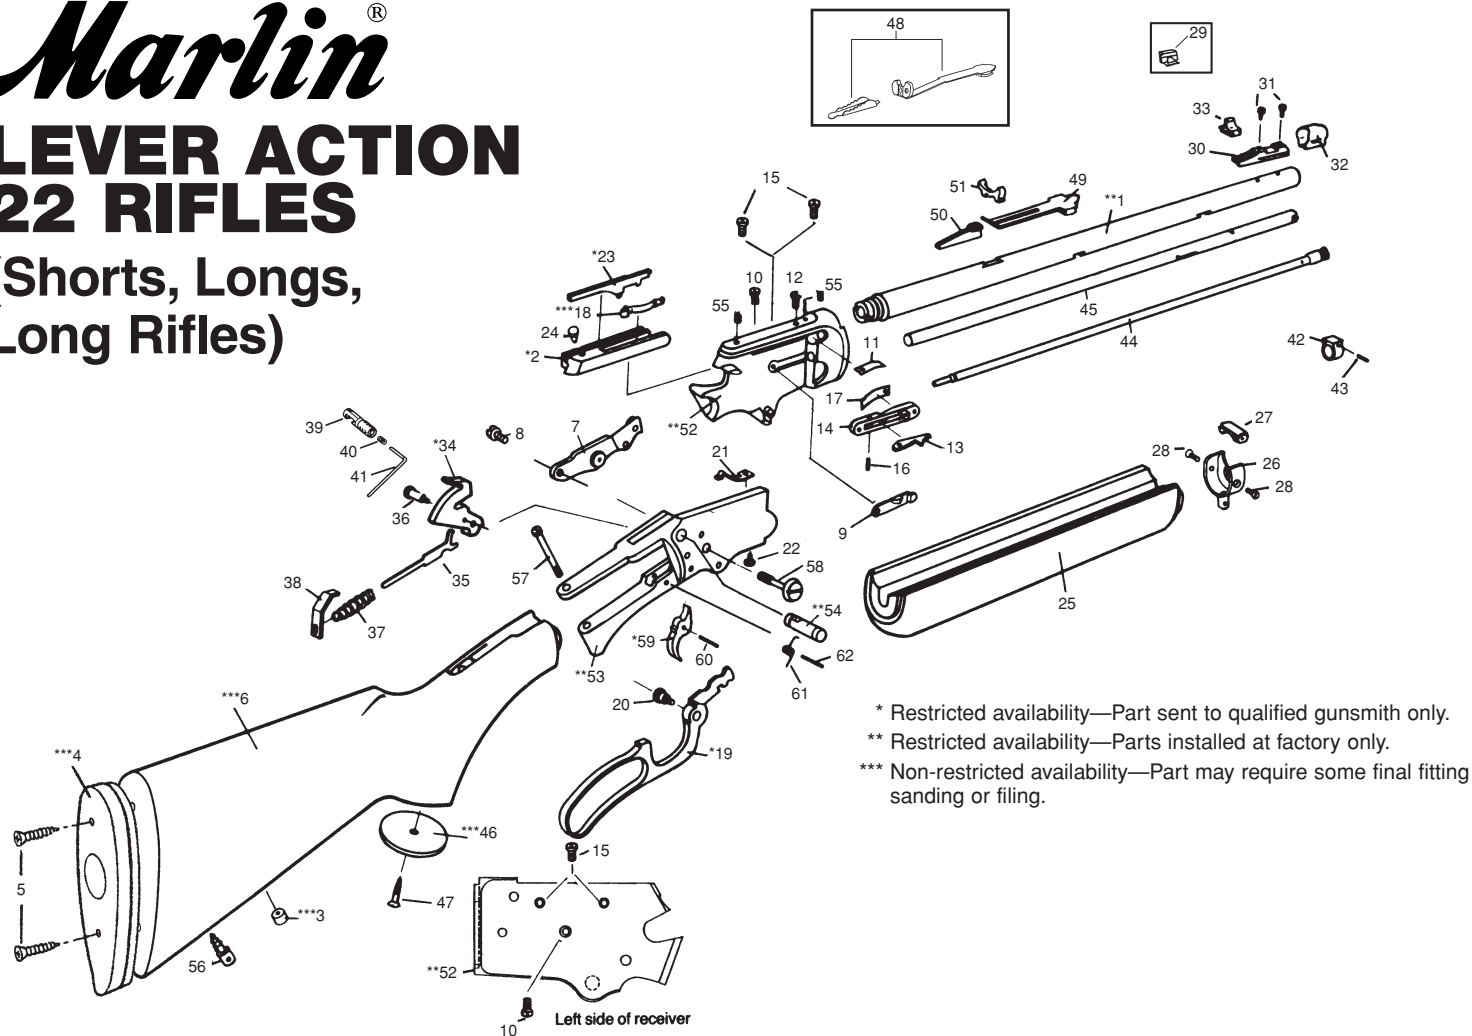

Marlin®

LEVER ACTION 22 RIFLES

(Shorts, Longs,
Long Rifles)

* Restricted availability—Part sent to qualified gunsmith only.
** Restricted availability—Parts installed at factory only.
*** Non-restricted availability—Part may require some final fitting sanding or filing.

PARTS LIST LEVER ACTION 22 RIFLES

For parts prices, call 1-800-544-8892 (8 A.M. to 4:30 P.M., Eastern Time, Weekdays)
Be sure to mention gun serial number when ordering parts

ILL. NO.	PART NAME	ILL. NO.	PART NAME	ILL. NO.	PART NAME
**1	Barrel	*23	Firing Pin	45	Magazine Tube Outside
*2	Breech Bolt	24	Firing Pin Retaining Stud	***46	Pistol Grip Cap
***3	Bullseye	25	Forearm	47	Pistol Grip Cap Screw
***4	Buttpad	26	Forearm Tip	48	Rear Sight Complete
5	Buttpad Screw (2)	27	Forearm Tip Tenon	49	Rear Sight Base
***6	Buttstock	28	Forearm Tip Tenon Screw (2)	50	Rear Sight Elevator
7	Carrier Assembly	29	Front Sight Complete	51	Rear Sight Folding Leaf
8	Carrier Screw	30	Front Sight Ramp Base	**52	Receiver (Left Side)
9	Cartridge Cutoff	31	Front Sight Ramp Base Screw (2)	**53	Receiver (Right Side)
10	Cartridge Cutoff Screw	32	Front Sight Ramp Hood	**54	Safety Assembly
11	Cartridge Guide Spring	33	Front Sight Ramp Insert		Scope Adapter Base w/Screws (Not Shown)
12	Cartridge Guide Spring Screw	*34	Hammer		Scope Adapter Base Screw (2) (Not Shown)
	Ejector Base Assembly, Consisting of:	35	Hammer Rebound Strut	55	Scope Mount Dummy Screw (2)
13	.Ejector	36	Hammer Screw	56	Swivel Stud, Rear
14	.Ejector Base w/Rivet	37	Hammer Spring (Mainspring)	57	Tang Screw
15	.Ejector Base Screw (2)	38	Hammer Spring Adjusting Plate	58	Thumb Screw
16	.Ejector Pin	39	Hammer Spur Assembly (Includes Parts 40 & 41)	**59	Trigger
17	.Ejector Spring	40	Hammer Spur	60	Trigger Pin
***18	Extractor	41	Hammer Spur Wrench	61	Trigger Spring
*19	Finger Lever	42	Magazine Tube Band	62	Trigger Spring Pin
20	Finger Lever Screw	43	Magazine Tube Band Pin		
21	Finger Lever Spring	44	Magazine Tube Assembly		
22	Finger Lever Spring Screw