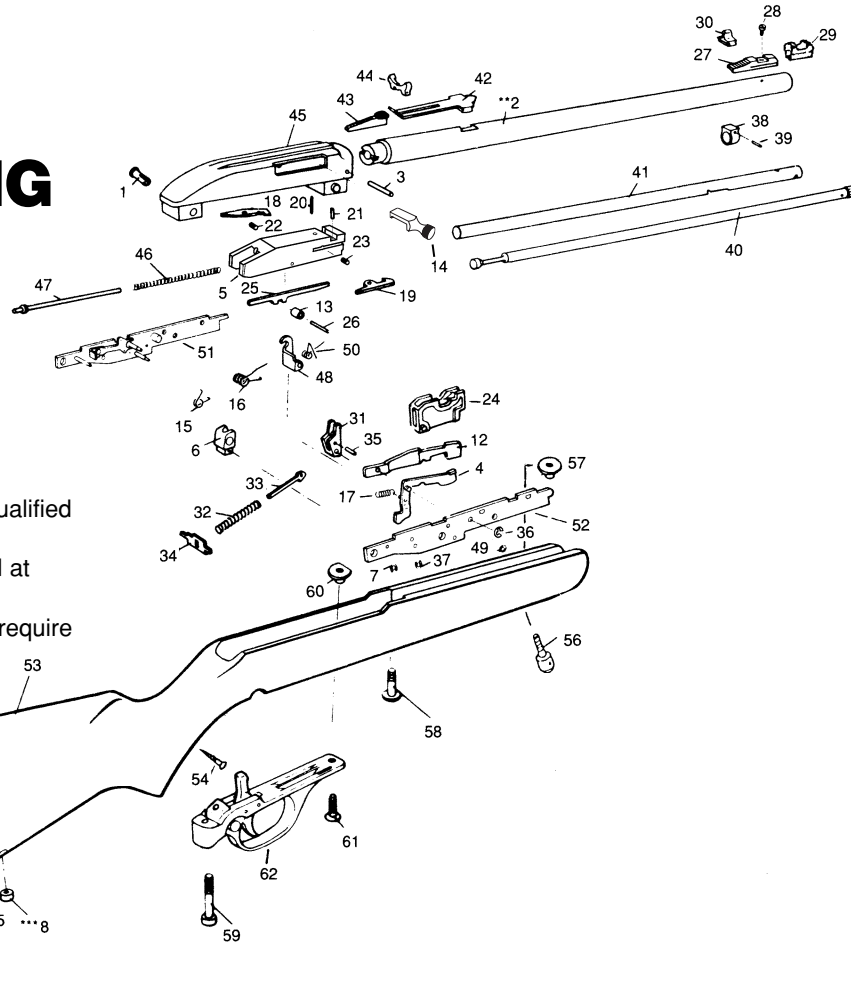

Marlin®

SELF-LOADING

Carbine

(22 L.R. only)

With Tubular Magazine

* Restricted availability—Part sent to qualified gunsmith only.

** Restricted availability—Parts installed at factory only.

*** Non-restricted availability—Part may require some final fitting, sanding or filing.

PARTS LIST

SELF-LOADING CARBINE WITH TUBULAR MAGAZINE

For parts prices, call 1-800-544-8892 (8 A.M. to 4:30 P.M., Eastern Time, Weekdays)
Be sure to mention gun serial number when ordering parts

ILL. NO.	PART NAME	ILL. NO.	PART NAME
1	Assembly Post	32	Hammer Spring
**2	Barrel	33	Hammer Strut
3	Barrel Retaining Pin	34	Hammer Strut Bridge
4	Bolt Release Lever	35	Hammer Strut Pin
5	Breech Bolt	36	Hammer Lifter Pin Ring
6	Buffer	37	Lever Retaining Ring
7	Buffer Pin Ring	38	Magazine Tube Band
***8	Bullseye	39	Magazine Tube Band Pin
***9	Buttpad	40	Magazine Tube Inside Complete
10	Buttpad Screw (2)	41	Magazine Tube Outside
11	Buttpad Spacer	42	Rear Sight Base
12	Cartridge Lifter	43	Rear Sight Elevator
13	Cartridge Lifter Roller	44	Rear Sight Folding Leaf
14	Charging Handle	**45	Receiver
15	Disconnecter Spring	46	Recoil Spring
16	Ejector Lifter Spring	47	Recoil Spring Guide
17	Extension Spring	48	Sear
18	Extractor, Left Hand	49	Sear Pin Ring
19	Extractor, Right Hand	50	Sear Spring
20	Extractor Pin, Left Hand	51	Sideplate, Left Hand
21	Extractor Pin, Right Hand	52	Sideplate, Right Hand
22	Extractor Spring, Left Hand	53	Stock
23	Extractor Spring, Right Hand	54	Stock Reinforcement Screw
24	Feedthroat	55	Swivel Stud, Rear
25	Firing Pin	56	Swivel Stud, Front
26	Firing Pin Retaining Pin	57	Swivel Stud Nut
27	Front Sight Ramp Base	58	Takedown Screw, Front
28	Front Sight Ramp Base Screw	59	Takedown Screw, Rear
29	Front Sight Ramp Hood	60	Trigger Guard Nut, Front
30	Front Sight Ramp Insert	61	Trigger Guard Screw, Front
31	Hammer	62	Trigger Guard Complete