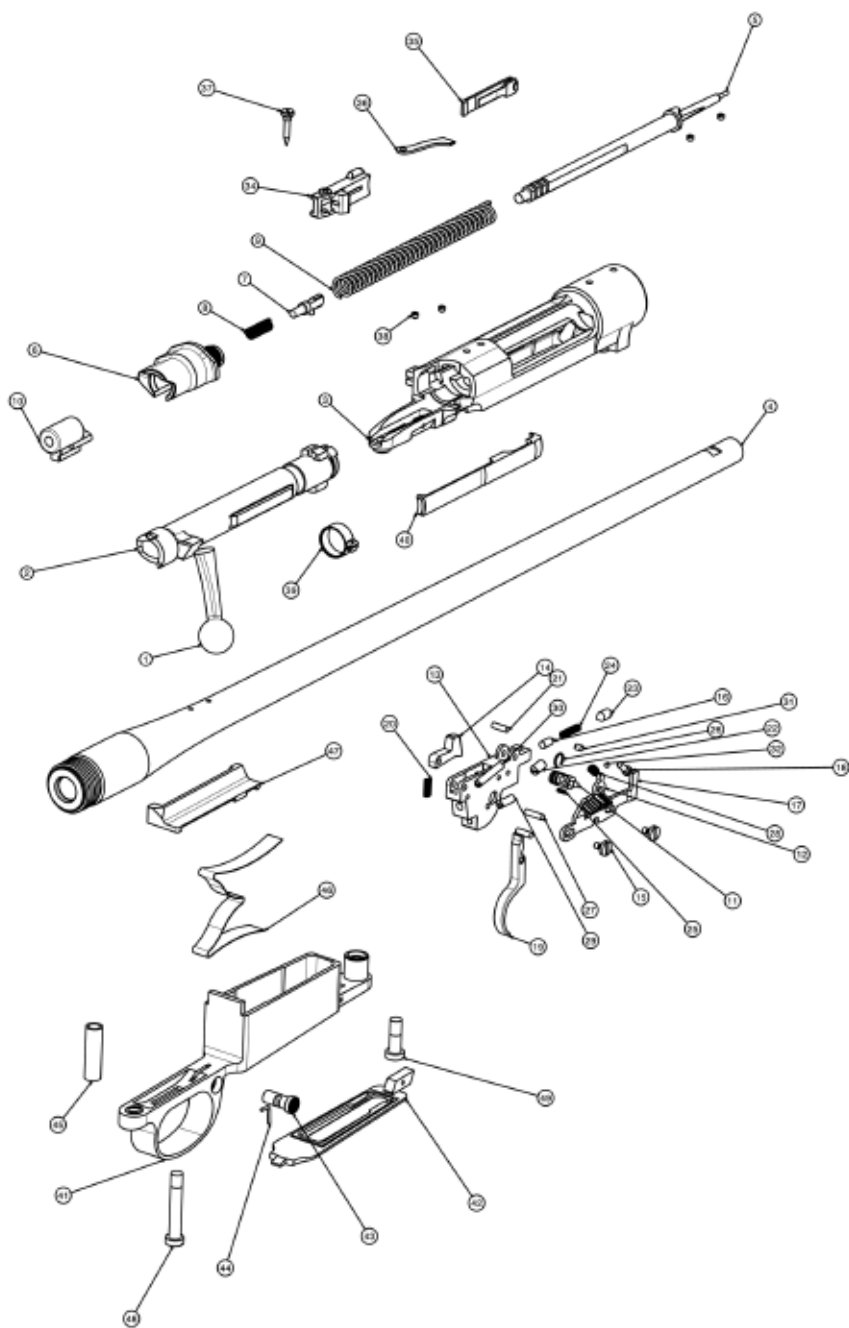

# MODEL 798

## Bolt Action Centerfire Rifle

---

### PARTS LIST

---

VIEW #	PART NAME	VIEW #	PART NAME
3	Receiver	28	Safety Spring
4	Barrel	29	Lower Screw
1,2	Bolt	30	Upper Screw
34	Ejector Box	31	Ball Screw
35	Ejector Box Spring	32	Ball
36	Ejector	33	Nut
37	Ejector Box Screw	40	Extractor
38	Screw	45	Tube
39	Extractor Ring	46	Follower Spring
6	Bolt Sleeve	47	Follower
7	Bolt Sleeve Catch	41	Magazine
8	Bolt Sleeve Catch Spring	42	Magazine Plate
9	Firing Pin Spring	43	Magazine Plate Catch
5	Firing Pin	44	Locking Wire
10	Cocking Piece	48	Guard Screw, Rear
14	Sear	49	Guard Screw, Front
15	Safety Lever Screw		
16	Pusher		
11,12	Safety		
17	Safety Lever		
18	Safety Screw		
19	Trigger		
20	Sear Spring		
21,27	Sear Pin		
22	Screw		
23	Pusher Screw		
24	Pusher Spring		
25	Ball Spring		
26	Fixing Ring		

### PARTS LIST

---

<b>VIEW #</b>	<b>PART NAME</b>	<b>VIEW #</b>	<b>PART NAME</b>
4	Receiver	24	Screw
5	Barrel	25	Pusher Screw
1	Bolt	26	Pusher Spring
36	Extractor	27	Ball Spring
37	Ring	28	Fixing Ring
38	Bolt Guide Pin	29	Sear Pin
39	Ejector Box	30	Safety Spring
40	Ejector Box Spring	31	Lower Screw
41	Ejector Box Screw	32	Upper Screw
42	Screw	33	Ball Screw
43	Ejector	34	Ball
44	Bolt Guide	35	Nut
11	Sear Pin	45	Trigger Guard
6	Bolt Sleeve	46	Magazine
7	Cocking Piece	47	Magazine Plate
8	Firing Pin	48	Magazine Plate Catch
9	Bolt Sleeve Catch	49	Washer
10	Bolt Sleeve Catch Spring	50	Magazine Screw
11	Screw	51	Locking Wire
12	Firing Pin Spring	52	Washer
15	Housing	53	Follower
16	Sear	54	Follower Spring
17	Safety Lever Screw	55	Tube
18	Pusher	56	Tube Front
13	Safety	57	Guard Screw, Front
14	Safety	58	Guard Screw, Rear
20	Safety Screw		
21	Trigger		
22	Sear Spring		